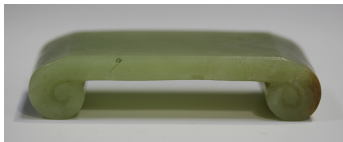

## LOT 1136

A Chinese jade brush rest, early 20th century, of scroll form, the stone of celadon green tone with russet inclusion to one end, length 8.1cm.

Estimate: £50 - £80

---