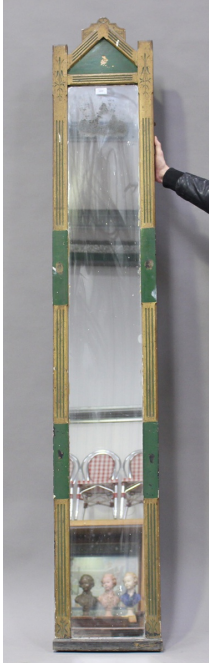

Furniture / Thursday, 27th May 2021 / Lot 2099

LOT 2099

A late Victorian Aesthetic period hall mirror with green and gilt painted decoration, 220cm x 36cm.

Estimate: £50 - £80

Condition Report

2099. Structurally sound and with no apparent worm. The surface of the frame is quite marked and worn and there is some patchy distressing to the glass.